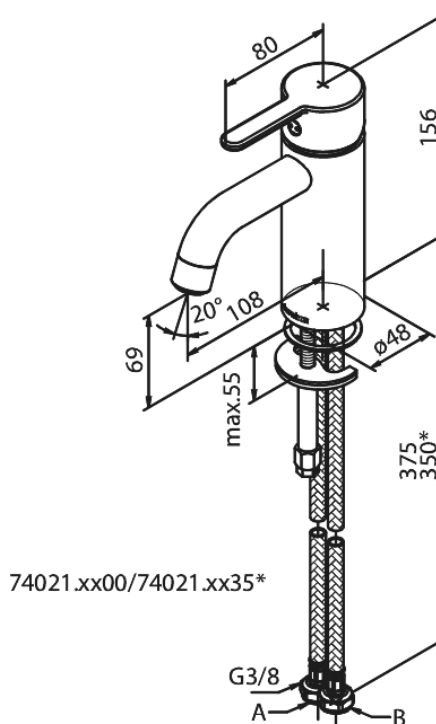

Product features

FM Mattsson Denmark ApS
Hvidkærvej 48, 5250 Odense SV, DK-56416218

+45 88 33 00 34 damixa-international@fmmattssongroup.com

Mere information på damixa.com

damixa